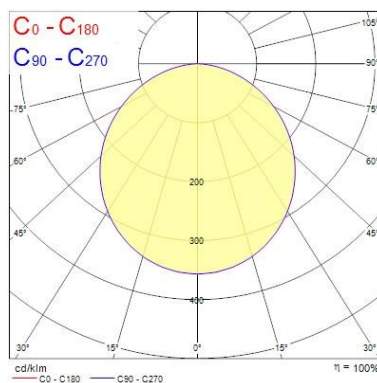

START eco Downlight Flat IP44 Dimmable 205mm Round Recessed

START eco Downlight Flat 205 IP44 2250lm 840 DIM
0053944

IP rating	IP44/20
IK rating	IK06
Diffuser finish	Opal
Diffuser material	Other
Nominal Product Length (mm)	226
Nominal Product Width (mm)	226
Nominal Product Height (mm)	21
Nominal Product Diameter (mm)	226
Cutout Dimensions (W x L in mm or Diameter in mm)	205
Weight (kg)	0.546

Packaging

Single packaging type	Carton
Product EAN number	5410288539447
Packaging single length / height (cm)	27.5
Packaging single width (cm)	4.3
Packaging single depth (cm)	23.0
DUN14 (outer)	15410288539444
Units per outer package	10
Packaging outer length / height (cm)	48.4
Packaging outer width (cm)	24.2
Packaging outer depth (cm)	30.2

Safety data

Optimal operating condition (°C)	-20-40

PHOTOMETRY

0.5	1.44	E(0°) E(C0)	3208 298
1.0	2.88	E(0°) E(C0)	802 75
1.5	4.32	E(0°) E(C0)	268 33
2.0	5.76	E(0°) E(C0)	201 19
2.5	7.19	E(0°) E(C0)	128 12
3.0	8.63	E(0°) E(C0)	89 8

Distance [m]   Cone diameter [m]   Illuminance [lx]
C0 - C180 (Half beam angle: 110.4°)

TECHNICAL DRAWINGS