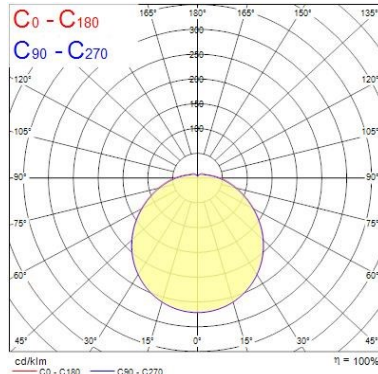

Start eco Surface IP44 DualTone

START ECO SURFACE IP44 1550LM DIM 830/840 DUAL TONE
0043433

Packaging

Single packaging type	Carton
Product EAN number	5410288434339
Packaging single length / height (cm)	33.2
Packaging single width (cm)	9.9
Packaging single depth (cm)	33.2
DUN14 (outer)	15410288434336
Units per outer package	6
Packaging outer length / height (cm)	64.2
Packaging outer width (cm)	36.5
Packaging outer depth (cm)	37.0

Safety data

Optimal operating condition (°C)	-20-40

PHOTOMETRY

TECHNICAL DRAWINGS