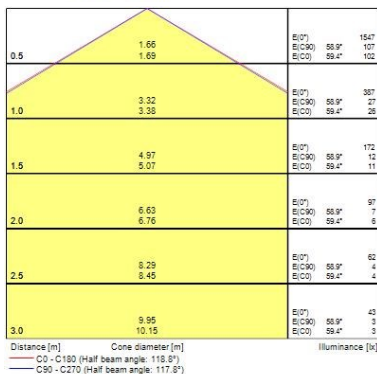

Start eco Surface IP44 DualTone

START ECO SURFACE IP44 1550LM DIM 830/840 DUAL TONE
0043433

Packaging

Single packaging type	Carton
Product EAN number	5410288434339
Packaging single length / height (cm)	33.2
Packaging single width (cm)	9.9
Packaging single depth (cm)	33.2
DUN14 (outer)	15410288434336
Units per outer package	6
Packaging outer length / height (cm)	64.2
Packaging outer width (cm)	36.5
Packaging outer depth (cm)	37.0

Safety data

Optimal operating condition (°C)	-20-40

PHOTOMETRY

TECHNICAL DRAWINGS