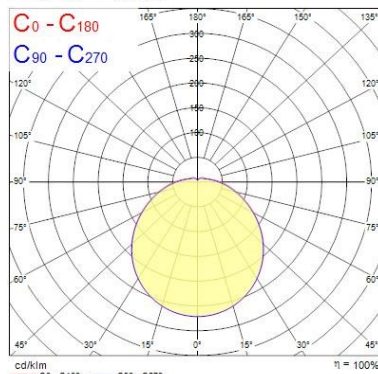

Start eco Surface IP44 DualTone

START ECO SURFACE IP44 1550LM DIM 830/840 DUAL TONE
0043433

Packaging

Single packaging type	Carton
Product EAN number	5410288434339
Packaging single length / height (cm)	33.2
Packaging single width (cm)	9.9
Packaging single depth (cm)	33.2
DUN14 (outer)	15410288434336
Units per outer package	6
Packaging outer length / height (cm)	64.2
Packaging outer width (cm)	36.5
Packaging outer depth (cm)	37.0

Safety data

Optimal operating condition (°C)	-20-40

PHOTOMETRY

TECHNICAL DRAWINGS