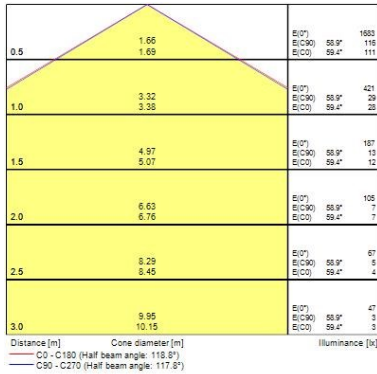

Start eco Surface IP44 DualTone

START ECO SURFACE IP44 1550LM DIM 830/840 DUAL TONE
0043433

Packaging

Single packaging type	Carton
Product EAN number	5410288434339
Packaging single length / height (cm)	33.2
Packaging single width (cm)	9.9
Packaging single depth (cm)	33.2
DUN14 (outer)	15410288434336
Units per outer package	6
Packaging outer length / height (cm)	64.2
Packaging outer width (cm)	36.5
Packaging outer depth (cm)	37.0

Safety data

Optimal operating condition (°C)	-20-40

PHOTOMETRY

TECHNICAL DRAWINGS