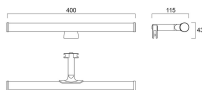

TECHNICAL DRAWINGS