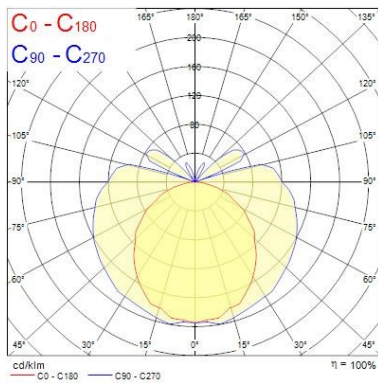

SylMirror SYLMIRROR LED FLUTE IP44 WW 0043235

Nominal Product Height (mm)	43
Weight (kg)	0.101

Packaging

Single packaging type	Carton
Product EAN number	5410288432359
Packaging single length / height (cm)	41.0
Packaging single width (cm)	13.0
Packaging single depth (cm)	6.5
DUN14 (outer)	15410288432356
Units per outer package	6
Packaging outer length / height (cm)	43.0
Packaging outer width (cm)	41.0
Packaging outer depth (cm)	15.5

PHOTOMETRY

TECHNICAL DRAWINGS