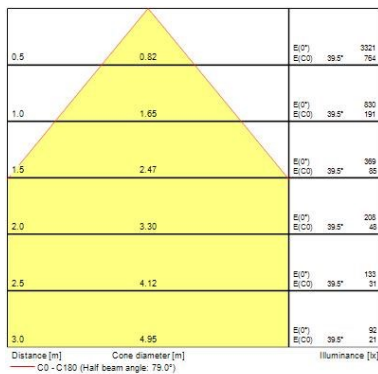

START DOWNLIGHT IP44 175

START Downlight 175 IP44 1525lm 840
0030327

Physical data

Housing colour	White (RAL 9003)
IP rating	IP44/20
IK rating	IK07
Diffuser finish	Opal
Diffuser material	Polycarbonate
Reflector finish	Mirror
Nominal Product Length (mm)	195
Nominal Product Width (mm)	195
Nominal Product Height (mm)	55
Nominal Product Diameter (mm)	195
Weight (kg)	0.371
Recessed Depth (mm)	150

Packaging

Single packaging type	Carton
Product EAN number	5410288303277
Packaging single length / height (cm)	20.0
Packaging single width (cm)	20.0
Packaging single depth (cm)	6.8
DUN14 (outer)	15410288303274
Units per outer package	16
Packaging outer length / height (cm)	56.8
Packaging outer width (cm)	42.0
Packaging outer depth (cm)	22.5

PHOTOMETRY

TECHNICAL DRAWINGS