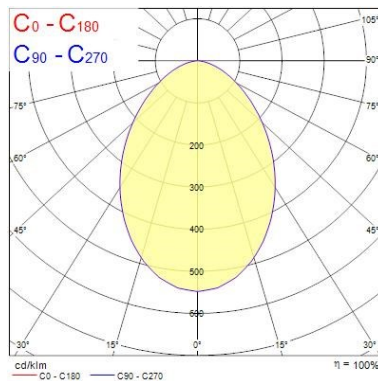

START DOWNLIGHT IP44 175

START Downlight 175 IP44 1525lm 840
0030327

Physical data

Housing colour	White (RAL 9003)
IP rating	IP44/20
IK rating	IK07
Diffuser finish	Opal
Diffuser material	Polycarbonate
Reflector finish	Mirror
Nominal Product Length (mm)	195
Nominal Product Width (mm)	195
Nominal Product Height (mm)	55
Nominal Product Diameter (mm)	195
Weight (kg)	0.371
Recessed Depth (mm)	150

Packaging

Single packaging type	Carton
Product EAN number	5410288303277
Packaging single length / height (cm)	20.0
Packaging single width (cm)	20.0
Packaging single depth (cm)	6.8
DUN14 (outer)	15410288303274
Units per outer package	16
Packaging outer length / height (cm)	56.8
Packaging outer width (cm)	42.0
Packaging outer depth (cm)	22.5

PHOTOMETRY

TECHNICAL DRAWINGS