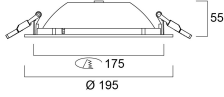

START DOWNLIGHT IP44 175

START Downlight 175 IP44 1525lm 840
0030327

SYLVANIA 0030327

This luminaire contains built-in LED lamps

} LED

The lamps cannot be changed in the luminaire.

874/2012