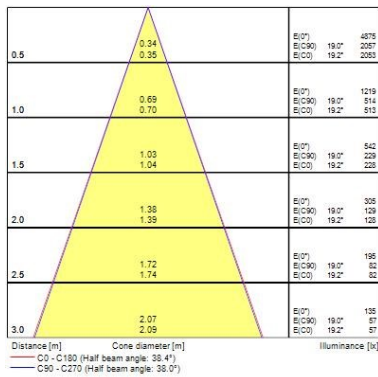

Start eco Spot Aluminium IP44 START ECO SPOT ALUMINIUM 740LM 830 IP44 BRA 0005172

Weight (kg)	0.14
Recessed Depth (mm)	100

Packaging

Single packaging type	Carton
Product EAN number	5410288051727
Packaging single length / height (cm)	10.0
Packaging single width (cm)	10.0
Packaging single depth (cm)	8.5
DUN14 (outer)	15410288051724
Units per inner package	6
Packaging inner length / height (cm)	28.5
Packaging inner width (cm)	9.0
Packaging inner depth (cm)	19.0
DUN14 (inner)	25410288051721
Units per outer package	36
Packaging outer length / height (cm)	43.6
Packaging outer width (cm)	35.6
Packaging outer depth (cm)	29.3

PHOTOMETRY