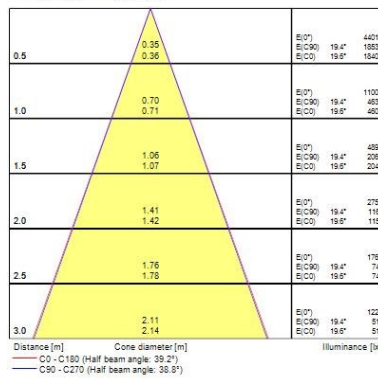

Start eco Spot Aluminium IP44 START ECO SPOT ALUMINIUM 740LM 830 IP44 BRA 0005172

Weight (kg)	0.14
Recessed Depth (mm)	100

Packaging

Single packaging type	Carton
Product EAN number	5410288051727
Packaging single length / height (cm)	10.0
Packaging single width (cm)	10.0
Packaging single depth (cm)	8.5
DUN14 (outer)	15410288051724
Units per inner package	6
Packaging inner length / height (cm)	28.5
Packaging inner width (cm)	9.0
Packaging inner depth (cm)	19.0
DUN14 (inner)	25410288051721
Units per outer package	36
Packaging outer length / height (cm)	43.6
Packaging outer width (cm)	35.6
Packaging outer depth (cm)	29.3

PHOTOMETRY