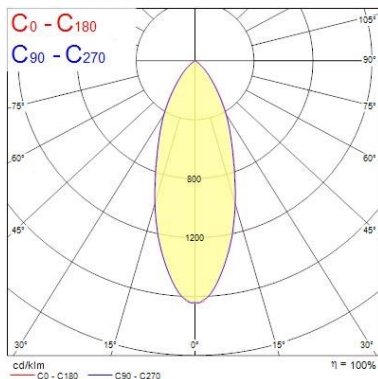

Start eco Spot Aluminium IP44 START ECO SPOT ALUMINIUM 740LM 830 IP44 BRA 0005172

Weight (kg)	0.14
Recessed Depth (mm)	100

Packaging

Single packaging type	Carton
Product EAN number	5410288051727
Packaging single length / height (cm)	10.0
Packaging single width (cm)	10.0
Packaging single depth (cm)	8.5
DUN14 (outer)	15410288051724
Units per inner package	6
Packaging inner length / height (cm)	28.5
Packaging inner width (cm)	9.0
Packaging inner depth (cm)	19.0
DUN14 (inner)	25410288051721
Units per outer package	36
Packaging outer length / height (cm)	43.6
Packaging outer width (cm)	35.6
Packaging outer depth (cm)	29.3

PHOTOMETRY