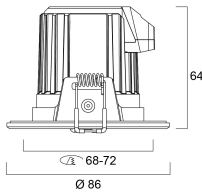

Start eco Spot Aluminium IP44

START ECO SPOT ALUMINIUM 740LM 830 IP44 BRA
0005172

TECHNICAL DRAWINGS

SYLVANIA 0005172

This luminaire contains built-in LED lamps

A⁺⁺
A⁺
A
B
C
D
E

} LED

The lamps cannot be changed in the luminaire.

874/2012