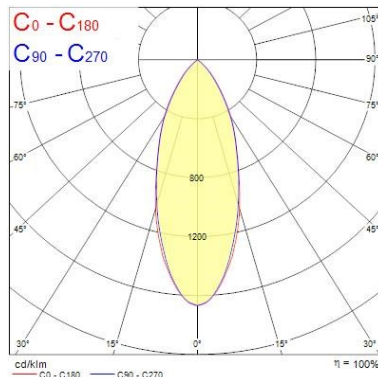

Start eco Spot Aluminium IP44 START ECO SPOT ALUMINIUM 740LM 830 IP44 BRA 0005172

Weight (kg)	0.14
Recessed Depth (mm)	100

Packaging

Single packaging type	Carton
Product EAN number	5410288051727
Packaging single length / height (cm)	10.0
Packaging single width (cm)	10.0
Packaging single depth (cm)	8.5
DUN14 (outer)	15410288051724
Units per inner package	6
Packaging inner length / height (cm)	28.5
Packaging inner width (cm)	9.0
Packaging inner depth (cm)	19.0
DUN14 (inner)	25410288051721
Units per outer package	36
Packaging outer length / height (cm)	43.6
Packaging outer width (cm)	35.6
Packaging outer depth (cm)	29.3

PHOTOMETRY