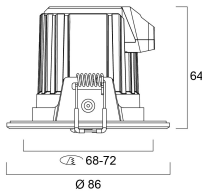

Start eco Spot Aluminium IP44 START ECO SPOT ALUMINIUM 800LM 840 IP44 WHT 0005171

TECHNICAL DRAWINGS

SYLVANIA 0005171

This luminaire contains built-in LED lamps

A⁺⁺
A⁺
A
B
C
D
E

} LED

The lamps cannot be changed in the luminaire.

874/2012