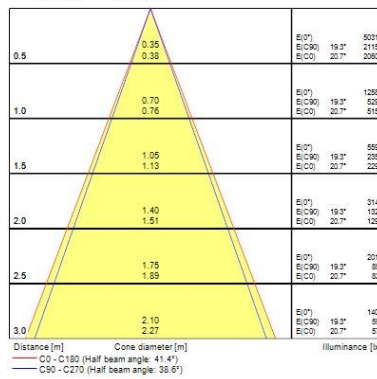

Start eco Spot Aluminium IP44 START ECO SPOT ALUMINIUM 800LM 840 IP44 WHT 0005171

Weight (kg)	0.14
Recessed Depth (mm)	100

Packaging

Single packaging type	Carton
Product EAN number	5410288051710
Packaging single length / height (cm)	10.0
Packaging single width (cm)	10.0
Packaging single depth (cm)	8.5
DUN14 (outer)	15410288051717
Units per inner package	6
Packaging inner length / height (cm)	28.5
Packaging inner width (cm)	9.0
Packaging inner depth (cm)	19.0
DUN14 (inner)	25410288051714
Units per outer package	36
Packaging outer length / height (cm)	43.6
Packaging outer width (cm)	35.6
Packaging outer depth (cm)	29.3

PHOTOMETRY