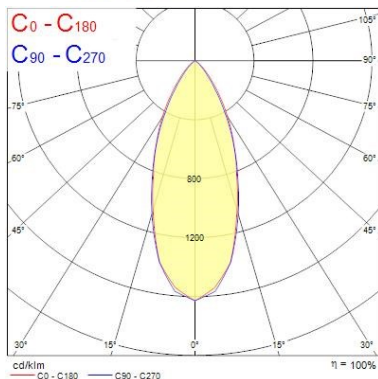

Start eco Spot Aluminium IP44 START ECO SPOT ALUMINIUM 800LM 840 IP44 WHT 0005171

Weight (kg)	0.14
Recessed Depth (mm)	100

Packaging

Single packaging type	Carton
Product EAN number	5410288051710
Packaging single length / height (cm)	10.0
Packaging single width (cm)	10.0
Packaging single depth (cm)	8.5
DUN14 (outer)	15410288051717
Units per inner package	6
Packaging inner length / height (cm)	28.5
Packaging inner width (cm)	9.0
Packaging inner depth (cm)	19.0
DUN14 (inner)	25410288051714
Units per outer package	36
Packaging outer length / height (cm)	43.6
Packaging outer width (cm)	35.6
Packaging outer depth (cm)	29.3

PHOTOMETRY