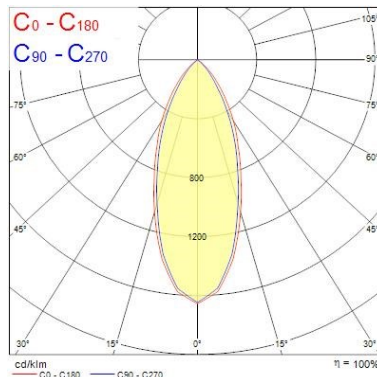

Start eco Spot Aluminium IP44 START ECO SPOT ALUMINIUM 800LM 840 IP44 WHT 0005171

Weight (kg)	0.14
Recessed Depth (mm)	100

Packaging

Single packaging type	Carton
Product EAN number	5410288051710
Packaging single length / height (cm)	10.0
Packaging single width (cm)	10.0
Packaging single depth (cm)	8.5
DUN14 (outer)	15410288051717
Units per inner package	6
Packaging inner length / height (cm)	28.5
Packaging inner width (cm)	9.0
Packaging inner depth (cm)	19.0
DUN14 (inner)	25410288051714
Units per outer package	36
Packaging outer length / height (cm)	43.6
Packaging outer width (cm)	35.6
Packaging outer depth (cm)	29.3

PHOTOMETRY