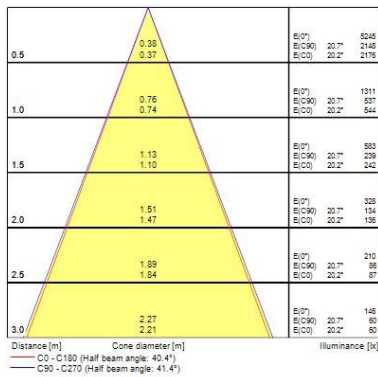

Start eco Spot Aluminium IP44 START ECO SPOT ALUMINIUM 800LM 840 IP44 WHT 0005171

Weight (kg)	0.14
Recessed Depth (mm)	100

Packaging

Single packaging type	Carton
Product EAN number	5410288051710
Packaging single length / height (cm)	10.0
Packaging single width (cm)	10.0
Packaging single depth (cm)	8.5
DUN14 (outer)	15410288051717
Units per inner package	6
Packaging inner length / height (cm)	28.5
Packaging inner width (cm)	9.0
Packaging inner depth (cm)	19.0
DUN14 (inner)	25410288051714
Units per outer package	36
Packaging outer length / height (cm)	43.6
Packaging outer width (cm)	35.6
Packaging outer depth (cm)	29.3

PHOTOMETRY